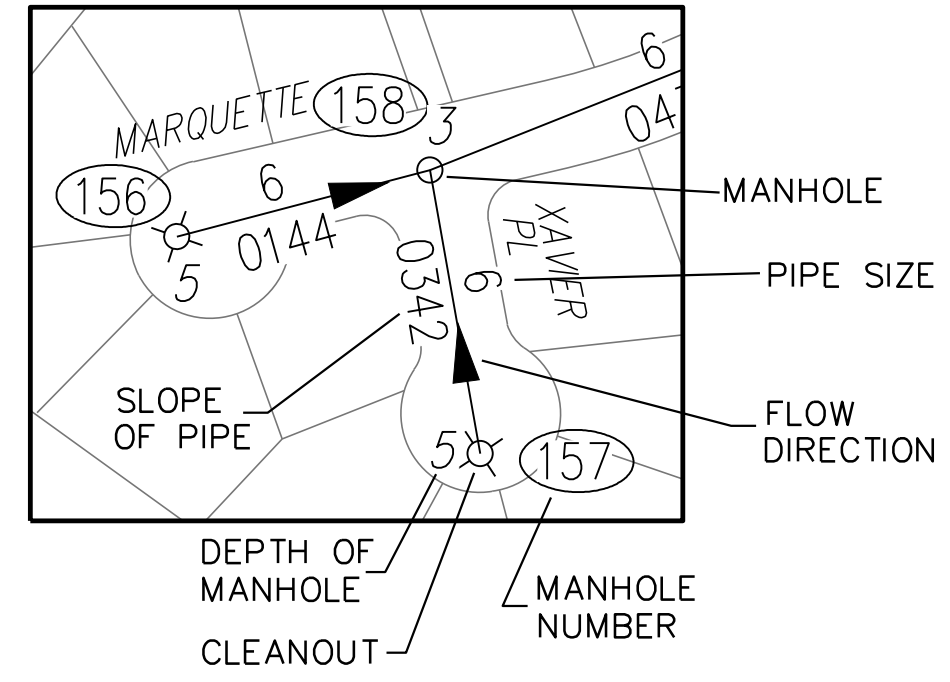

CITY OF CLAYTON SEWER MAP  
JANUARY 2017

LEGEND

MON, NOV 28, 2016 02:50 P. BJB SHT 4 Z:\CITY OF CLAYTON\DWG\WASTE WATER SYSTEM\CLAYTON CITY SEWER MAP - V5.DWG X-REFS, CITY OF CLAYTON BASE - V4.DWG, SEWERS 10-15-2013.DWG