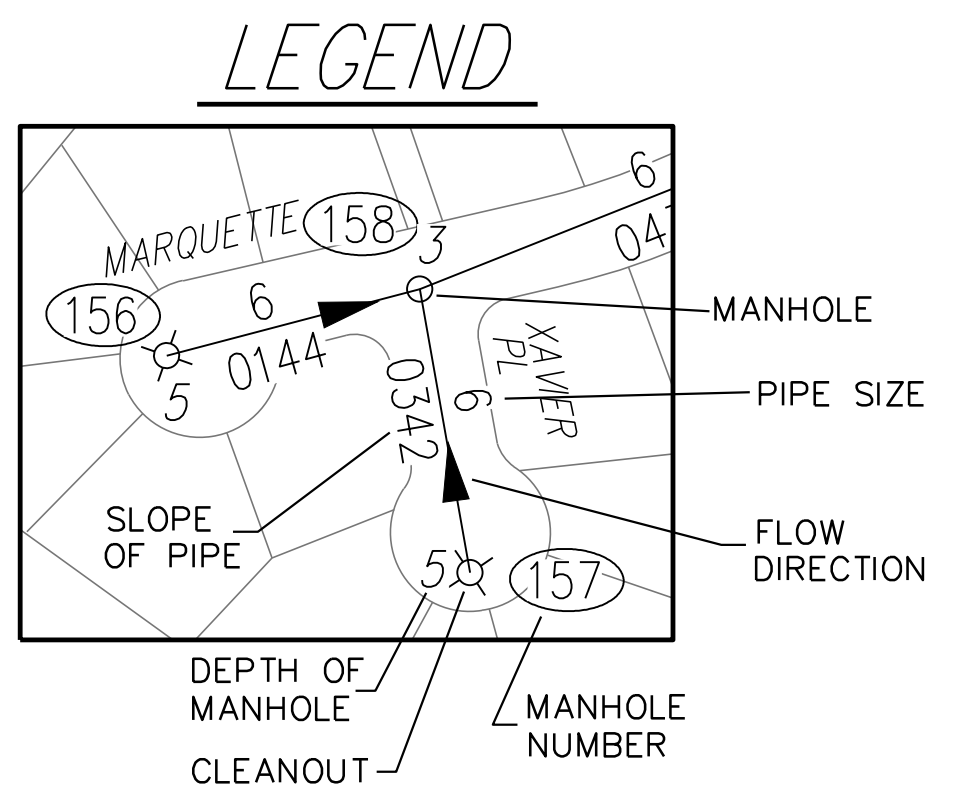

CITY OF CLAYTON
SEWER MAP
JANUARY 2017

CITY OF CONCORD COUNTY OF CONTRA COSTA
CITY OF CLAYTON

See Sheet 2

See Sheet 2

MON, NOV 28, 2016 02:50 P. BJB SHT 4 Z:\CITY OF CLAYTON\DWG\WASTE WATER SYSTEM\CLAYTON CITY SEWER MAP - V5.DWG X-REFS, CITY OF CLAYTON BASE - V4.DWG, SEWERS 10-15-2013.DWG